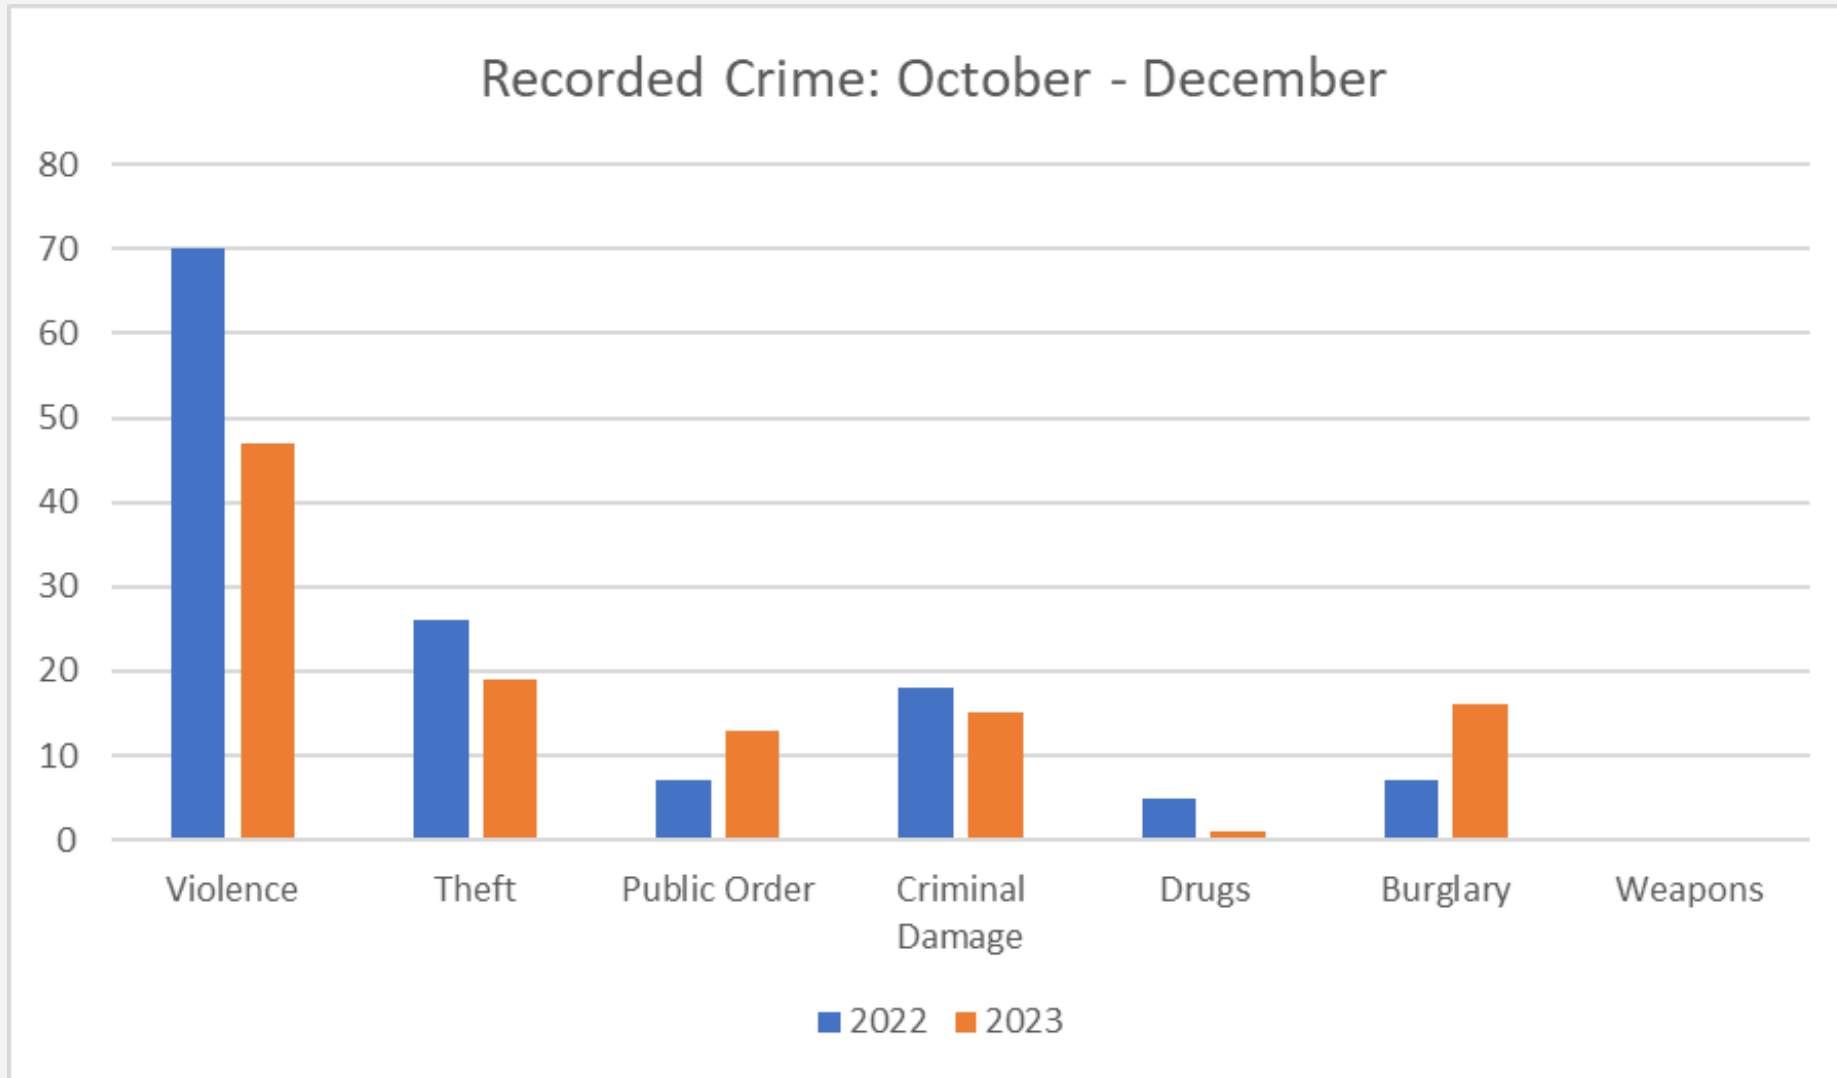

Crime Statistics

Malmesbury town, Malmesbury villages, Ashton Keynes and Minety